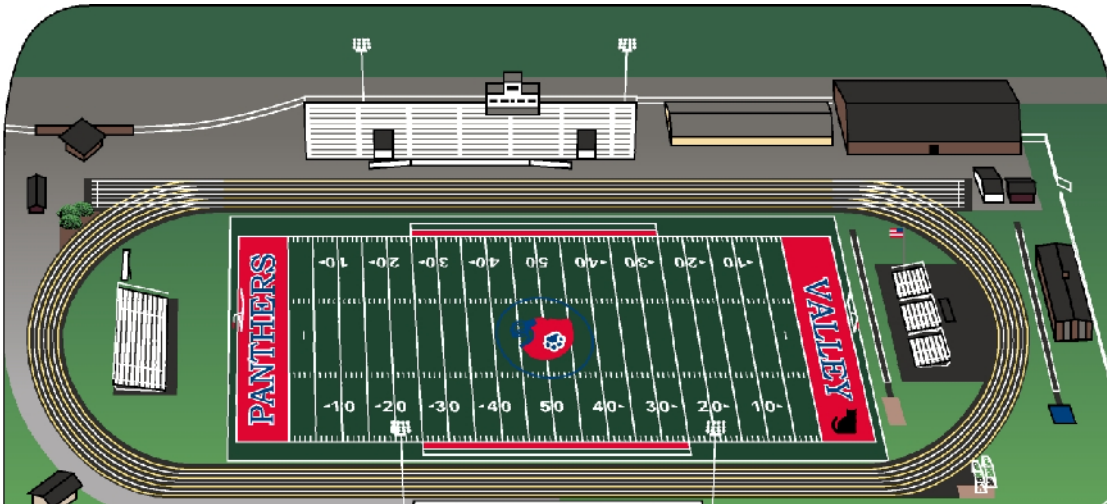

# LICKING VALLEY'S RANDY BAUGHMAN STADIUM

**LICKING VALLEY BANDS**

from Cats Meow<sup>®</sup> on sale now  
from the LV Music Boosters

Complete your Cats Meow<sup>®</sup> collection or start one of the Licking Valley district's miniature replicas. Be one of the first to own the stadium miniature—each piece is solid wood with full-color detail (see below). The back of each piece will contain a brief historical note about the field, the Cats Meow<sup>®</sup> design date and signature.

To order, complete the form below and return it with payment to the LVMS or LVHS office. Some cash-n-carry sales will be conducted at various events throughout the district as inventory permits.